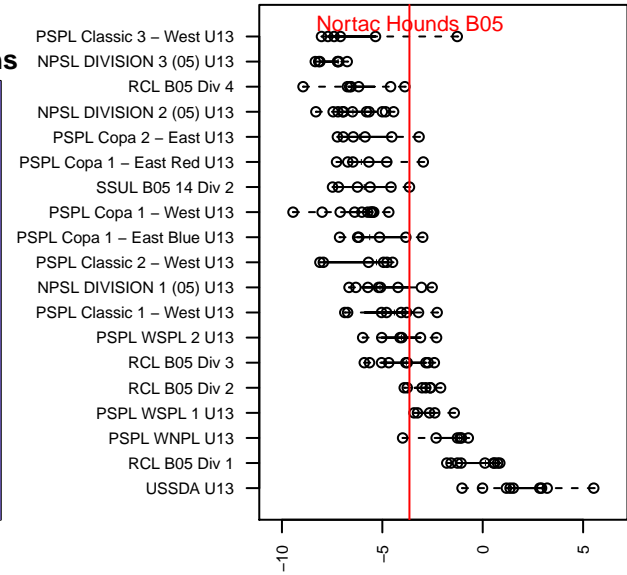

Nortac Hounds B05

North Tacoma SC
Tacoma, WA
B05 total strength=924
attack=1.67 defense=1.41
fall league = SSUL B05 14 Div 2

alt names used:
Nortac Dawgs

Venues played:
2017 SSUL B05 14 Div 2

**attack and defense variance (black dot)
relative to other teams
and top 10 in region**

**attack and defense rating
relative to others at age
and all opponents in last 13 months**

Performance relative to 13 month average

Performance relative to 13 month average

date	home		away		venue	pred.home	pred.away
2017-12-02	Kent United Green B05	0	Nortac Hounds B05	4	2017 SSUL B05 14 Div 2	0.72	7.06
2017-11-18	Nortac Hounds B05	4	UPSC United White B05	0	2017 SSUL B05 14 Div 2	2.63	0.66
2017-11-11	STU Evolution Araujo B04	4	Nortac Hounds B05	0	2017 SSUL B05 14 Div 2	2.51	0.82
2017-11-04	LSDSC United White B05	1	Nortac Hounds B05	1	2017 SSUL B05 14 Div 2	1.19	2.23
2017-10-21	WP Markquart B04	2	Nortac Hounds B05	2	2017 SSUL B05 14 Div 2	1.34	1.81
2017-10-14	Southlake Select Red B04	0	Nortac Hounds B05	5	2017 SSUL B05 14 Div 2	1.19	2.47
2017-10-07	Nortac Hounds B05	6	Harbor Rockets B05	1	2017 SSUL B05 14 Div 2	6.26	0.43
2017-09-30	Nortac Hounds B05	3	FWFC Sharks B04	0	2017 SSUL B05 14 Div 2	3.21	1.05
2017-09-23	Nortac Hounds B05	9	Kent United Green B05	1	2017 SSUL B05 14 Div 2	7.06	0.72
2017-09-16	Nortac Hounds B05	3	UPSC United White B05	0	2017 SSUL B05 14 Div 2	2.63	0.66
2017-09-09	Nortac Hounds B05	0	STU Evolution Araujo B04	4	2017 SSUL B05 14 Div 2	0.82	2.51